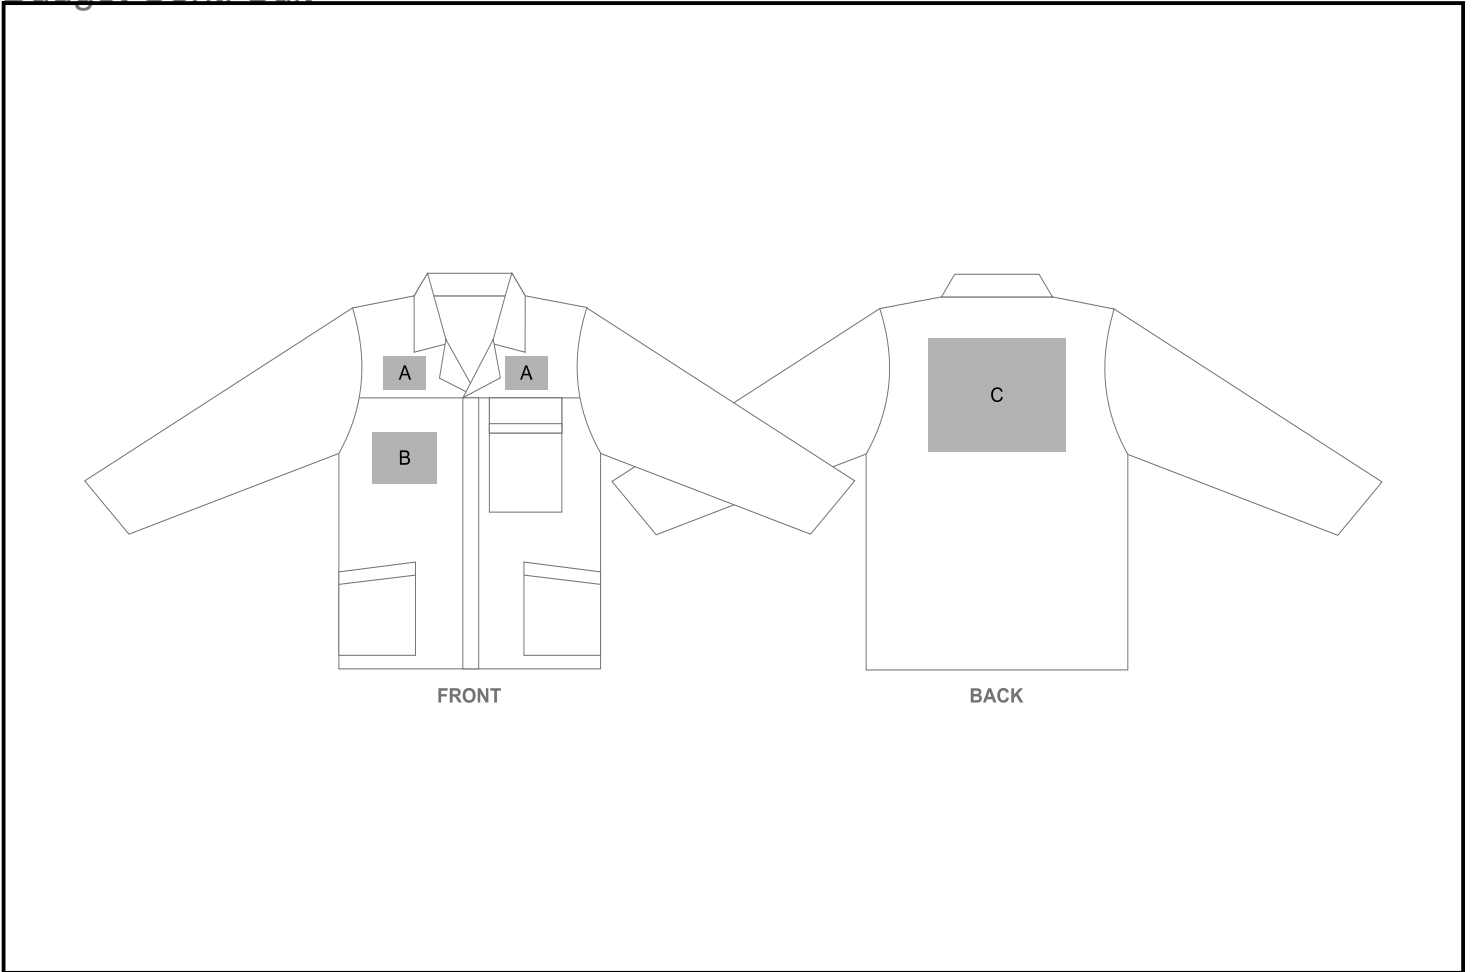

# CT-AL-23-F

Budget Conti Suit

## Need to know:

N/A

- Screen: Texture of item will affect quality of Print.

## Branding Options:

Position	Branding Method (Branding Code)	No. of Colours	Dimension
A	Screen Print (SA)	3 Colours	70mm wide x 70mm high
A	Embroidery (EMB-A)	N/A	100mm wide x 80mm high
B	Embroidery (EMB-A)	N/A	100mm wide x 100mm high
C	Screen Print (SA)	3 Colours	220mm wide x 200mm high
C	Embroidery (EMB-A)	N/A	100mm wide x 100mm high